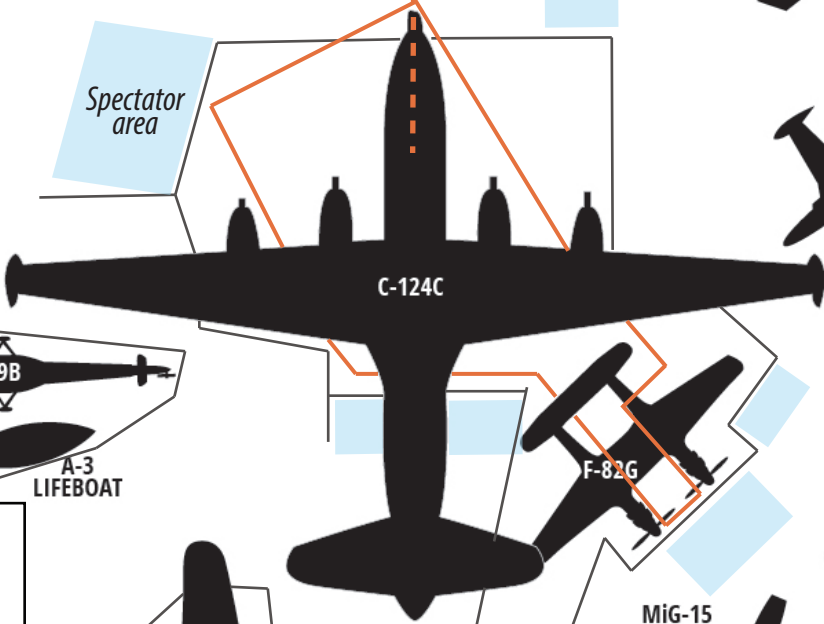

A-1E

B-52D

Drone displays

Learn to fly drones

Spectator area

Screen

MOVIE RIDE SIMULATOR

Pilot pit

INTERACTIVE FLIGHT SIMULATORS

Pilot area
Start/Finish

F-22A

Spectator area

C-124C

F-80C

UH-19B

A-3 LIFEBOAT

Micro Done Race Saturday, Feb. 29

Race starts at 11 a.m.

Located in Building 2

Legend

- Railing
- Race Course
- Spectator areas