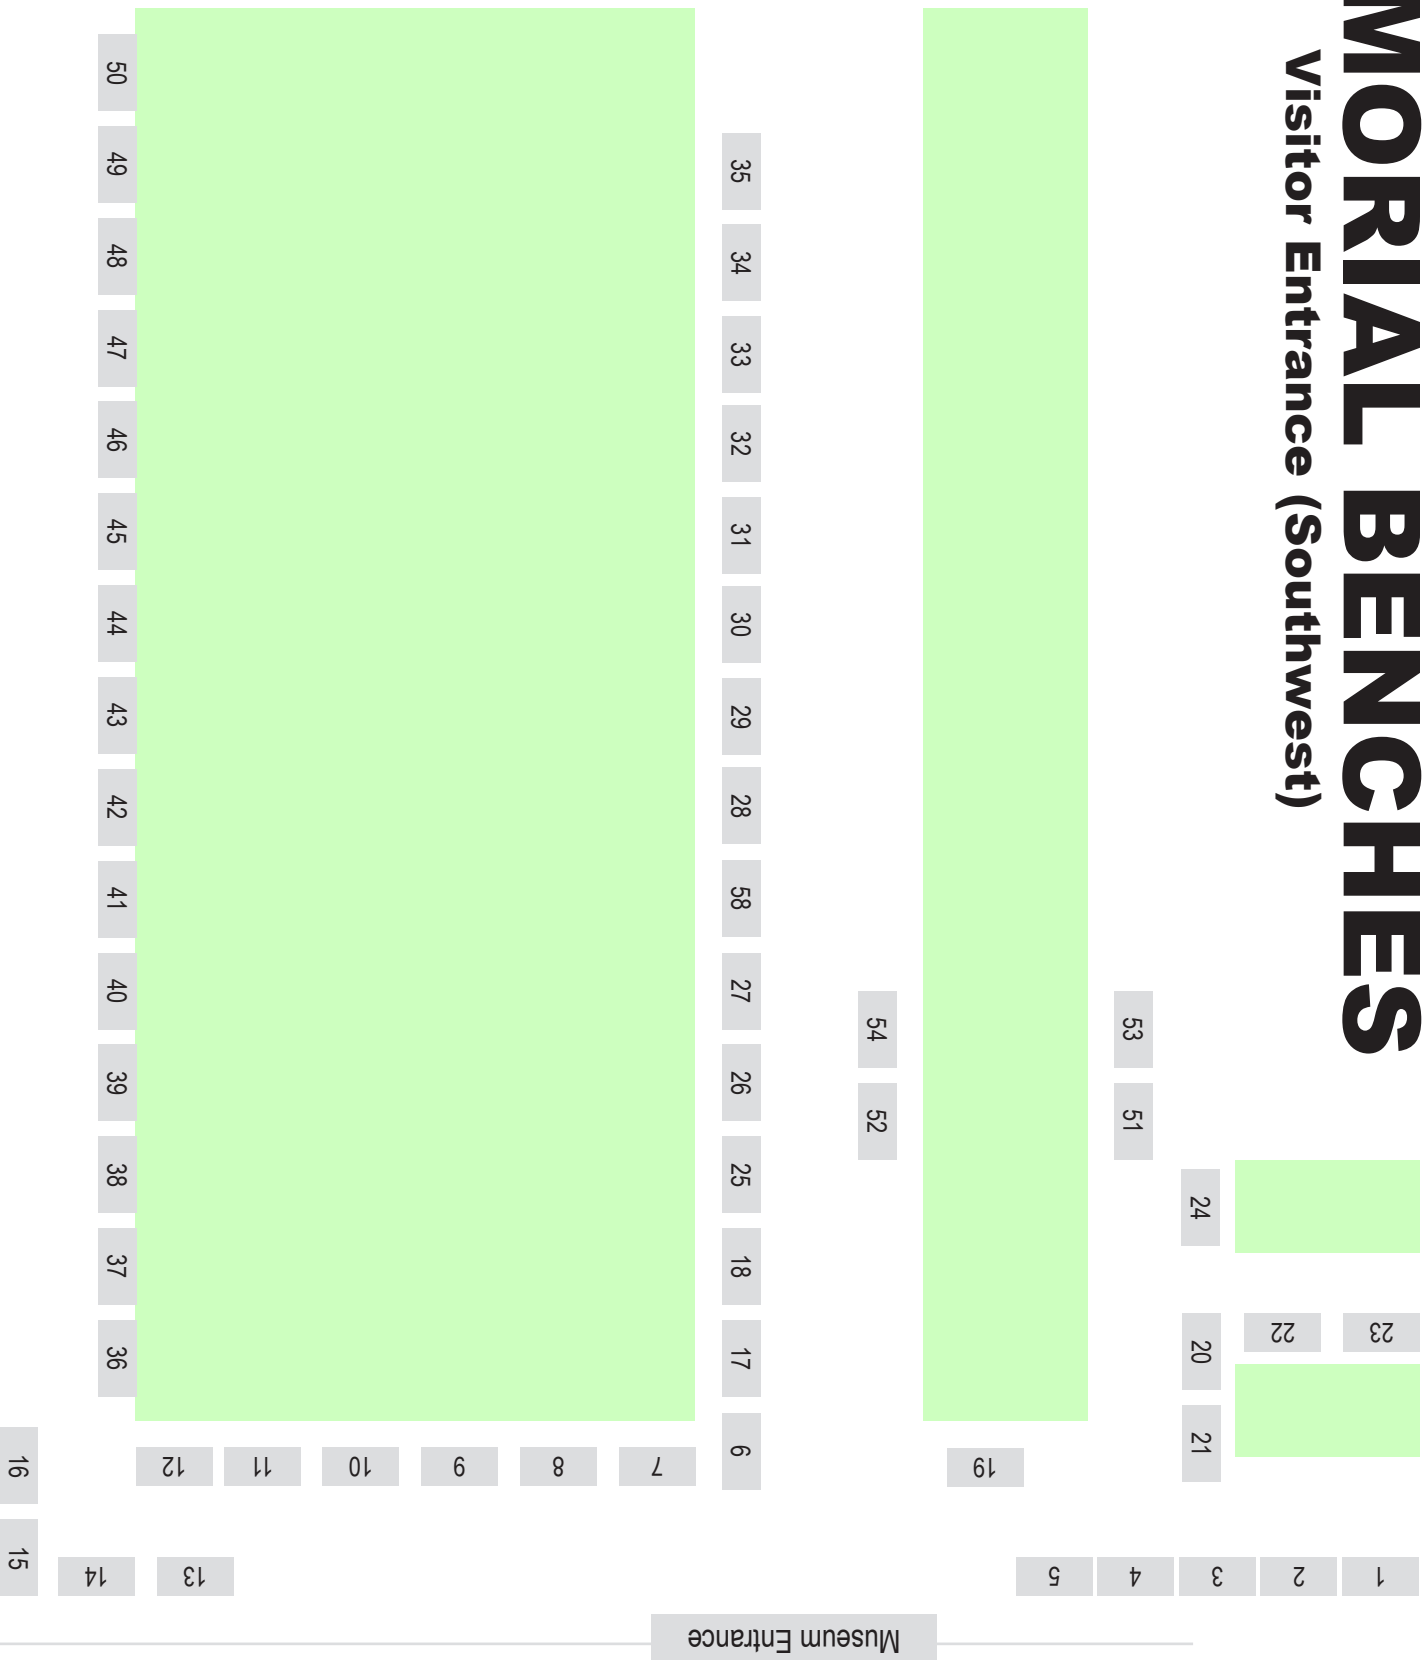

392 Bomb Group	137	F-5
398 Bomb Group	192	A-3
401 Bomb Group	89	A-1
405 Fighter Group	202	E-1
405 Fighter Group - 510 Fighter Squadron	Bench #48	SE
409 Bomb Group	Wall #1-021	F-3
410 Bomb Group	247	E-1
416 Bomb Group	225	J-3
434 Bomb Group	Wall #1-042	F-3
445 Combat Group	20	G-6
446 Bomb Group	99	C-5
447 Bomb Group	194	B-1
448 Bomb Group	96	B-5
453 Bomb Group	21	G-6
457 Bomb Group	Bench #2	NE
458 Bomb Group	148	H-4
466 Bomb Group	15	H-6
467 Bomb Group	22	F-6
474 Fighter Group	237	I-1
479 Fighter Group	Wall #1-041	F-3
486 Bomb Group	19	H-6
486 Bomb Squadron	170	B-3
487 Bomb Group	168	A-2
489 Bomb Group	Wall #2-058	E-4
490 Bomb Group	12	G-6
491 Bomb Group	257	H-1
492 Bomb Group	68	E-3
493 Bomb Group	198	D-1

MEMORIAL PARK

Phase I

MEMORIAL PARK

Phase II

MEMORIAL BENCHES

Staff/Volunteer Entrance (Northeast)

MEMORIAL BENCHES

Visitor Entrance (Southwest)